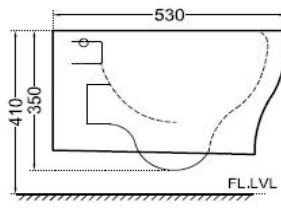

SPECIFICATION DATA SHEET

PRODUCT DETAILS

Manufacturer :	Artize	Type:	Wall Hung WC
Colour:	White	Flush valves	Regular, Dual & I Flush advantages
Outlet	Horizontal	Material:	Ceramic - Vitreous China
Technical Details:	Internal diameter of inlet hole dia. $\varnothing 58 \pm 3$ mm External diameter of outlet hole dia. $\varnothing 100 \pm 5$ mm		

PRODUCT IMAGE

TECHNICAL DRAWING

TOP VIEW

SIDE VIEW

BACK VIEW

Product Dimension	360x530x350 mm	FEATURES
Product Weight	20.0 kg	Open Rim WC

ACCESSORIES INCLUDED

UF soft close seat cover	XQS-WHT-43101
Fixing kit	ZPS-WHT-FB10

ACCESSORIES EXCLUDED

Rack bolt	ZPS-SNS-RB07
Concealed cistern	APC-WHT-5012500FS, APC-WHT-5012500FP

CERTIFICATION

Compliance : EN 997 :2012+A1:2015

DISCLAIMER: Our every effort has been made to ensure factual accuracy, the information presented subject to changes due to requirements in different sites, markets and/ or countries. All dimensions are in mm (Tolerance ± 5 MM). Jaquar reserves the right to make the necessary amendments at any time without prior notice.