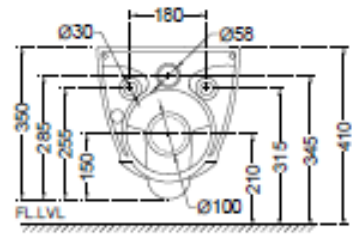

SPECIFICATION DATA SHEET

PRODUCT DETAILS

Manufacturer :	Artize	Type:	Wall Hung WC
Colour:	White	Flush valves	Regular, Dual & I Flush advantages
Outlet	Horizontal	Material:	Ceramic - Vitreous China
Technical Details:	Internal diameter of inlet hole dia. $\varnothing 58 \pm 3$ mm External diameter of outlet hole dia. $\varnothing 100 \pm 5$ mm		

PRODUCT IMAGE

TECHNICAL DRAWING

TOP VIEW

SIDE VIEW

BACK VIEW

Product Dimension	360x530x350 mm	FEATURES
Product Weight	20.0 kg	Open Rim WC

ACCESSORIES INCLUDED

UF soft close seat cover	XQS-WHT-43101
Fixing kit	ZPS-WHT-FB10

ACCESSORIES EXCLUDED

Rack bolt	ZPS-SNS-RB07
Concealed cistern	APC-WHT-5012500FS, APC-WHT-5012500FP

CERTIFICATION

Compliance : EN 997 :2012+A1:2015

DISCLAIMER: Our every effort has been made to ensure factual accuracy, the information presented subject to changes due to requirements in different sites, markets and/ or countries. All dimensions are in mm (Tolerance ± 5 MM). Jaquar reserves the right to make the necessary amendments at any time without prior notice.