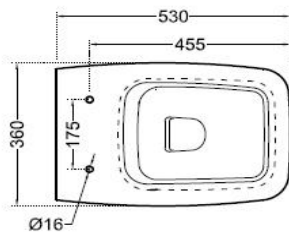

SPECIFICATION DATA SHEET

PRODUCT DETAILS

Manufacturer :	Artize	Type:	Wall Hung WC
Colour:	White	Flush valves	Regular, Dual & I Flush advantages
Outlet	Horizontal	Material:	Ceramic - Vitreous China
Technical Details:	Internal diameter of inlet hole dia. $\varnothing 58 \pm 3$ mm External diameter of outlet hole dia. $\varnothing 100 \pm 5$ mm		

PRODUCT IMAGE

TECHNICAL DRAWING

TOP VIEW

SIDE VIEW

BACK VIEW

Product Dimension	360x530x350 mm	FEATURES
Product Weight	20.0 kg	Open Rim WC

ACCESSORIES INCLUDED

UF soft close seat cover	XQS-WHT-43101
Fixing kit	ZPS-WHT-FB10

ACCESSORIES EXCLUDED

Rack bolt	ZPS-SNS-RB07
Concealed cistern	APC-WHT-5012500FS, APC-WHT-5012500FP

CERTIFICATION

Compliance : EN 997 :2012+A1:2015

DISCLAIMER: Our every effort has been made to ensure factual accuracy, the information presented subject to changes due to requirements in different sites, markets and/ or countries. All dimensions are in mm (Tolerance ± 5 MM). Jaquar reserves the right to make the necessary amendments at any time without prior notice.